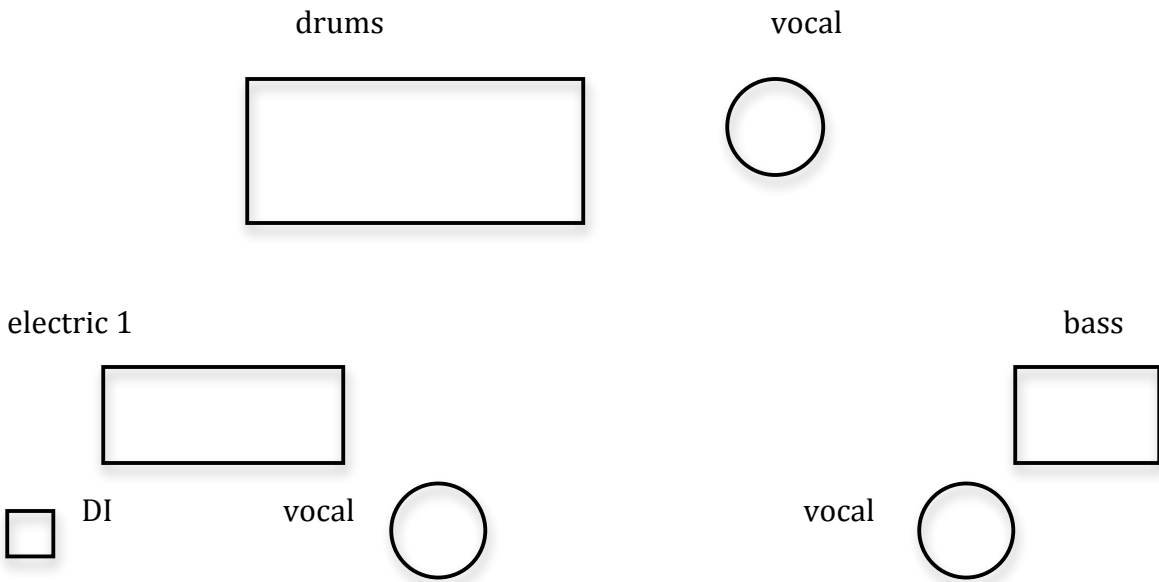

**Fancy Trash (Three Piece) - Technical Info
(Four piece below)**

1. Kick
2. Snare
3. Hi Hat
4. Rack 1
5. Floor
6. Overhead
7. Overhead
8. Bass (direct out amp)
9. Bass Mic
10. Acoustic DI
11. Electric 1 Amp
12. Vocal Mic
13. Vocal Mic
14. Vocal Mic

* Must be able to put up band backdrop 12' x 20'.

Fancy Trash (Four Piece) - Technical Info

1. Kick
2. Snare
3. Hi Hat
4. Rack 1
5. Floor
6. Overhead
7. Overhead
8. Bass (direct out amp)
9. Bass Mic
10. Acoustic DI
11. Electric 1 Amp
12. Electric 2 Amp
13. Vocal Mic
14. Vocal Mic
15. Vocal Mic
16. Vocal Mic

* Must be able to put up band backdrop 12' x 20'.